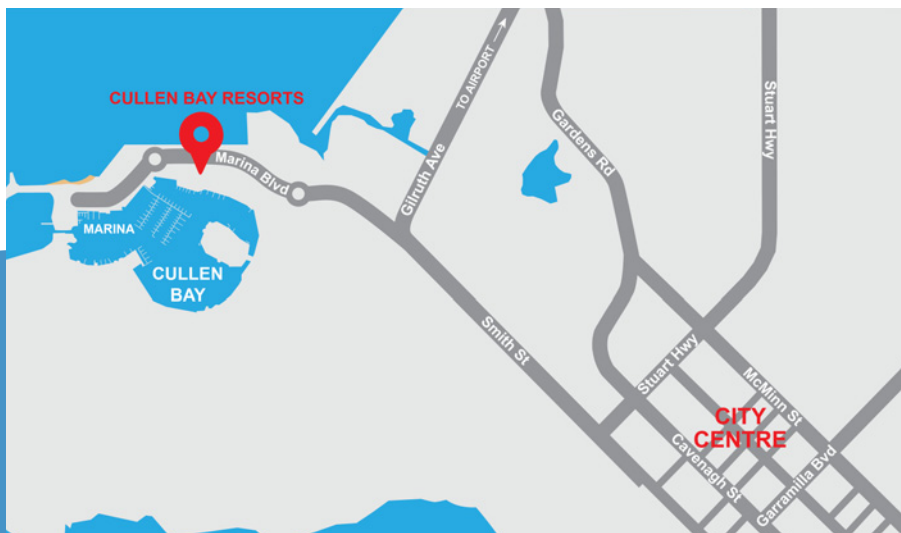

Places of interest

- Mindil Beach Casino Resort 1.3 km
- Darwin CBD 2.9 km
- Mindil Beach Sunset Markets 1.2 km
- Convention Centre 4.9 km
- Airport 8 km
- Dining 5 mins walk
- Walking distance to Sealink Ferry

Check-in Information & Requirements

- Reception Hours 7am - 11pm
- Check In from 2pm
- Check Out to 10.30am
- Car Parking Onsite Complimentary Parking

Points of Reference

- CBD 4 minutes by car
- Airport 14 minutes by car
- Hospital 21 minutes by car